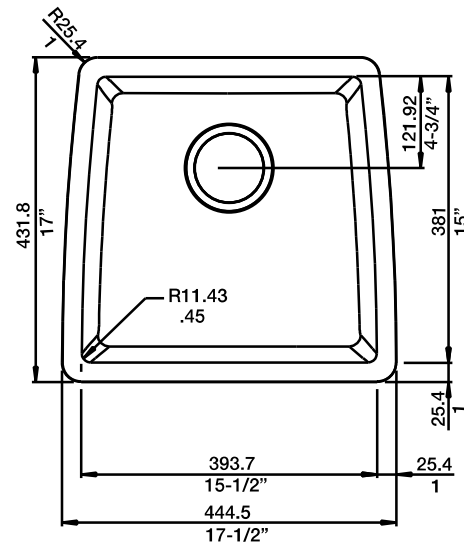

#### NOMINAL DIMENSIONS

Model 440078 shown

OVERALL	CUT OUT SIZE	BOWL DEPTH	DRAIN
17-1/2" x 17"	Template provided with approximate 1/8" reveal	9"	3-1/2"

DXF cutout templates available on our website.

**BLANCO AMERICA**