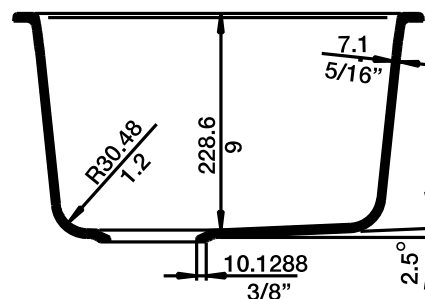

#### NOMINAL DIMENSIONS

Model 440078 shown

OVERALL	CUT OUT SIZE	BOWL DEPTH	DRAIN
17-1/2" x 17"	Template provided with approximate 1/8" reveal	9"	3-1/2"

DXF cutout templates available on our website.

**BLANCO AMERICA**